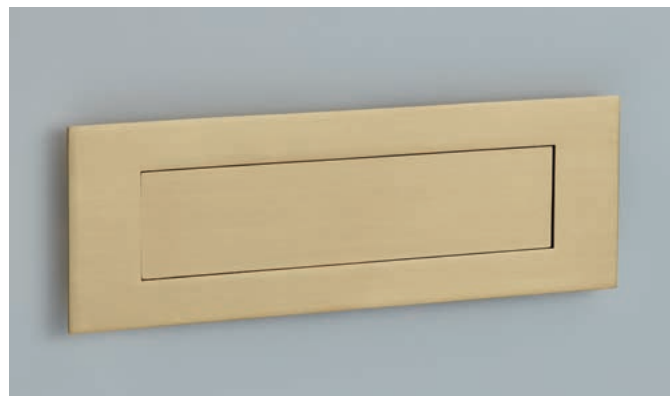

5000
Flush Letter Plate

Available in the following sizes:

Overall Dimensions	Bolt Centre	Aperture
10" x 4" 254 x 94mm	232mm	203 x 50mm
12" x 4" 305 x 102mm	270mm	229 x 54mm

Finish shown: Satin Brass