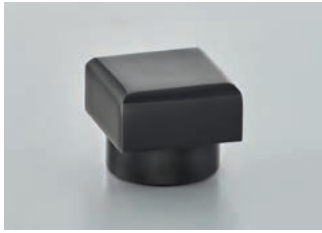

192A
Round Cabinet Handle

All 16mm bar diameter, available in the following sizes (centres):
192mm | 224mm | 256mm
Finish shown: Polished Brass

185
Round Appliance Pull

All 18mm bar diameter, available in the following sizes (centres):
457mm | 610mm
Finish shown: Smoked Brass

Pillow

177
Pillow Cabinet Knob

32mm
Finish shown: IBUL

197-128
Pillow Cabinet Handle

128mm centres
Finish shown: Pearl Nickel

197-128-RC128
Pillow Cabinet Handle
& Backplate

128mm centres
Finish shown: Aged Brass